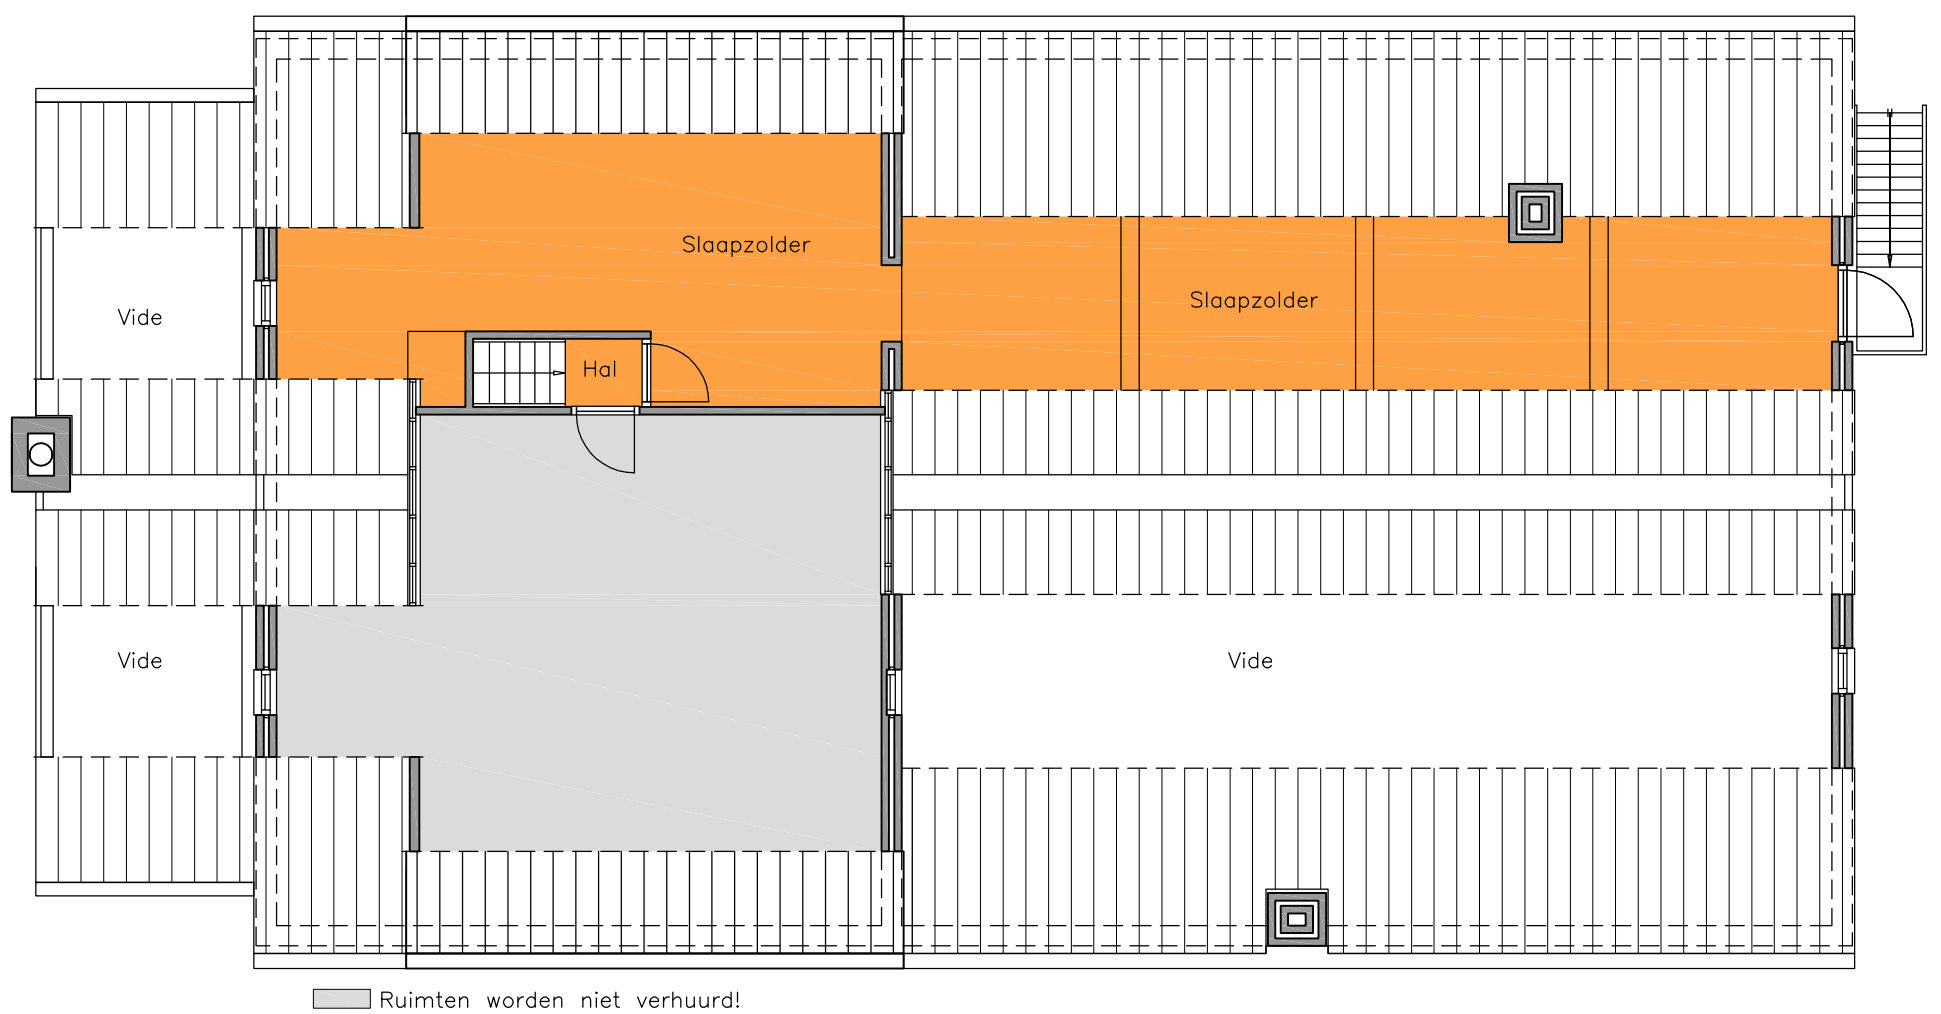

Begane grond blokhut

Zolder blokhut